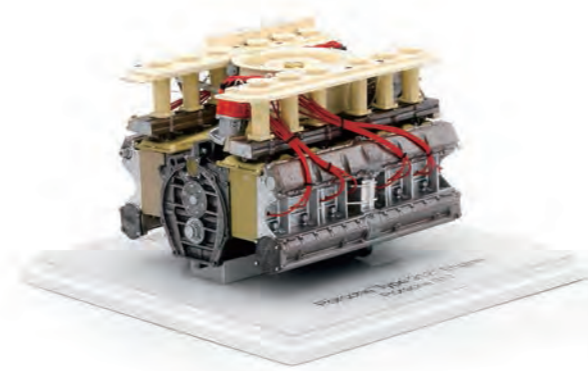

McLaren 650S GT3 #58, 2015
Blancpain Endurance Series Silverstone / Winner
Von Ryan Racing
TSM164328

ACCESSORIES

Quality accessories to accentuate any collection

ENGINE

Porsche "Type 912" Engine 1:8
Porsche 917
TSM15AC11