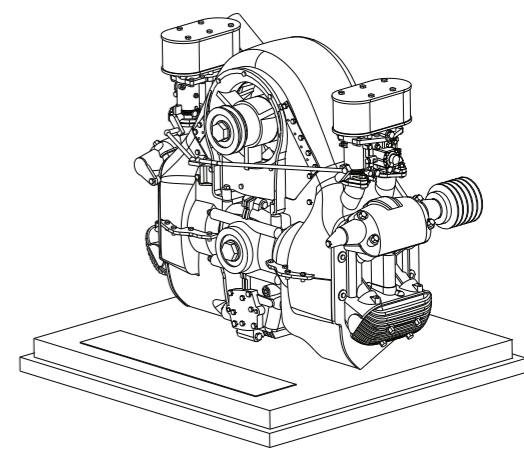

McLaren 650S GT3 #58, 2015
Blancpain Endurance Series Silverstone / Winner
Von Ryan Racing
TSM164328

ACCESSORIES

Quality accessories to accentuate any collection

ENGINE

Porsche "Type 912" Engine 1:8
Porsche 917
TSM15AC11