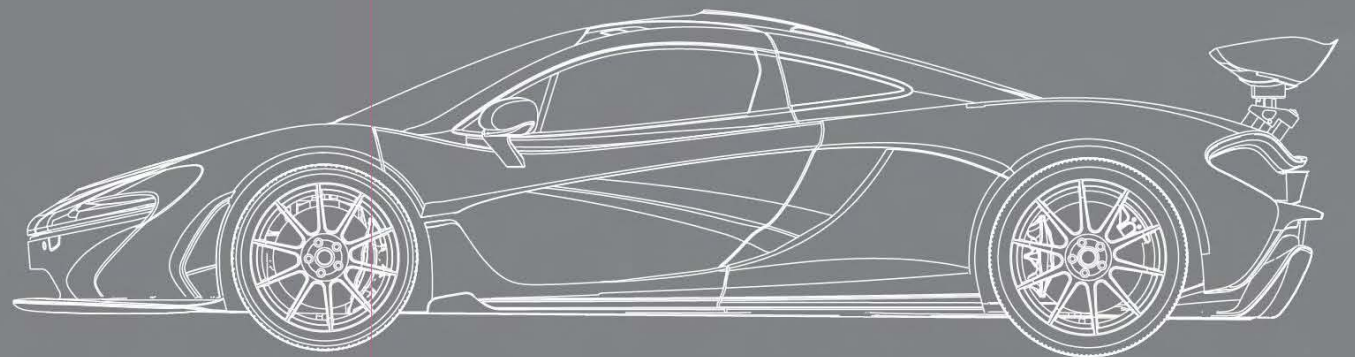

TSM MODEL™
SCALE MINIATURES

Catalogue supplied by...

website: www.spr-models.co.nz
e-mail: sales@spr-models.co.nz
phone: 64-9-414 5959