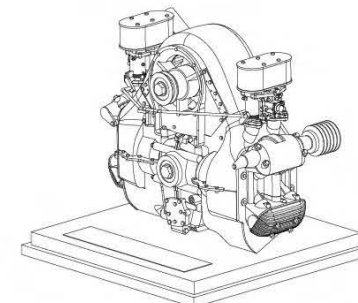

Porsche "Type 547" Engine 1:8
Porsche 550 Spyder
TSM15AC12

DIORAMA

Diorama: Beta Tool Kit
TSM13AC25 (1:18)

Diorama: Beta Tool Kit
TSM13AC26 (1:43)

Diorama: Shell Pump
TSM13AC20 (1:18)

Diorama: Shell Pump
TSM13AC29 (1:43)