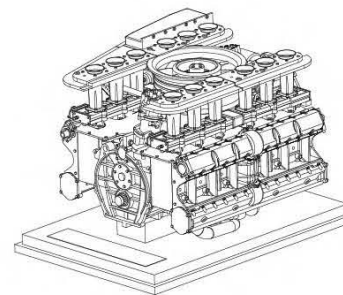

Ronnie Peterson, 1974
Team Lotus
TSM15AC10

REPLICA TROPHY

Le Mans 24 Hrs Winner Trophy 1:18
TSM12AC07

Porsche Twin Turbo Engine 1:18
Porsche 935
TSM10AC11

Honda V12 Engine 1:18
McLaren MP4/5
TSM15AC02

Porsche "Type 912" Engine 1:8
Porsche 917
TSM15AC11